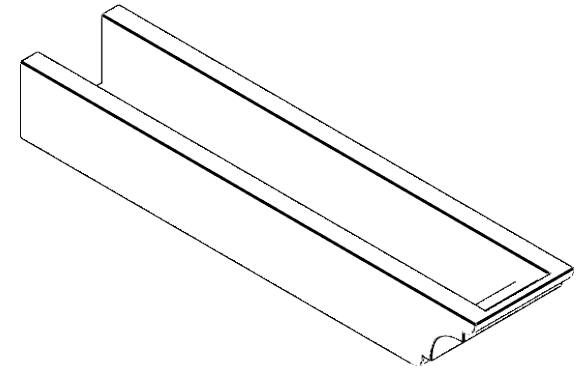

ITEM NUMBER: RFTURO060X04000X28000X004NEB00RCPR

6"W X 4"H X 28"L TIMBERTHANE ROUGH CEDAR NEW BRIGHTON FAUX WOOD OPEN RAFTER TAIL, 4"L END, PRIMED TAN

SIDE PROFILE

FRONT PROFILE

ISOMETRIC

GENERATED DATE : 03/02/2023

EKENA MILLWORK
2300 WEST MAIN ST.
CLARKSVILLE, TX 75426
TOLL FREE: 866-607-0453
WWW.EKENAMILLWORK.COM

NOTES

1. INSTALLATION TO BE COMPLETED IN ACCORDANCE WITH MANUFACTURER'S SPECIFICATIONS.
2. DRAWING MAY NOT BE TO SCALE
3. THIS DRAWING IS INTENDED FOR DESIGN AND PLANNING PURPOSES ONLY.
4. ALL INFORMATION CONTAINED HEREIN WAS CURRENT AT THE TIME OF DEVELOPMENT BUT MUST BE REVIEWED AND APPROVED BY THE PRODUCT MANUFACTURER TO BE CONSIDERED ACCURATE.
5. TIMBERTHANE ARCHITECTURAL PRODUCTS ARE MADE FROM HIGH DENSITY URETHANE AND COME FACTORY PRIMED