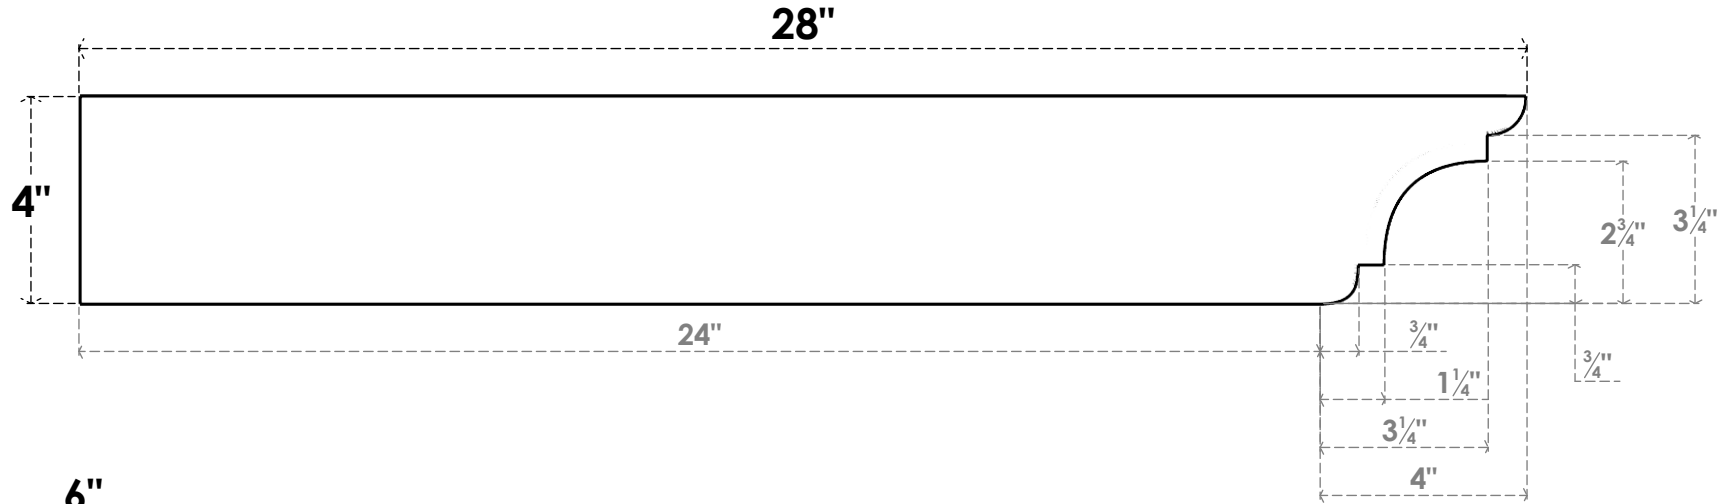

ITEM NUMBER: RFTURO060X04000X28000X004NEB00RCPR

6"W X 4"H X 28"L TIMBERTHANE ROUGH CEDAR NEW BRIGHTON FAUX WOOD OPEN RAFTER TAIL, 4"L END, PRIMED TAN

SIDE PROFILE

FRONT PROFILE

ISOMETRIC

GENERATED DATE : 03/02/2023