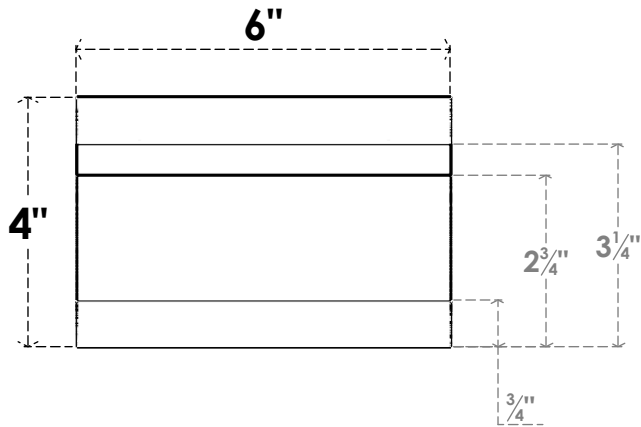

ITEM NUMBER: RFTURO060X04000X28000X004NEB00RCPR

6"W X 4"H X 28"L TIMBERTHANE ROUGH CEDAR NEW BRIGHTON FAUX WOOD OPEN RAFTER TAIL, 4"L END, PRIMED TAN

SIDE PROFILE

FRONT PROFILE

ISOMETRIC

GENERATED DATE : 03/02/2023